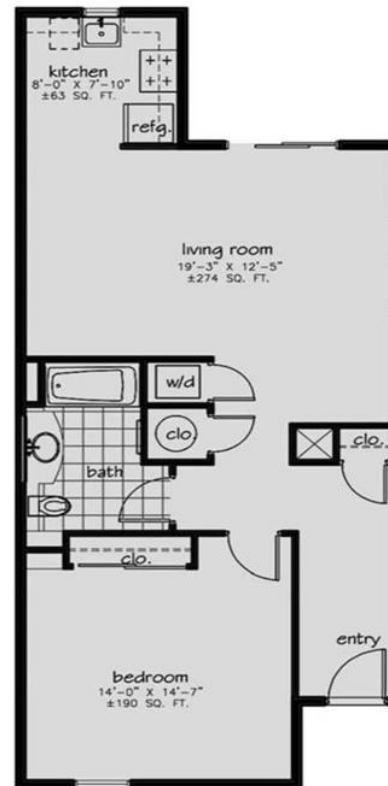

RAINBOW VISION SANTA FE

500 Rodeo Road, Santa Fe, NM
877.795.7555

UNIT TYPE - C
APPROX. NET AREA : 931 SQ. FT.
2 BEDROOM, 2 BATH
INDEPENDENT LIVING ~ RENTAL

UNIT TYPE - D
APPROX. NET AREA : 771 SQ. FT.
1 BEDROOM, 1 BATH
INDEPENDENT LIVING ~ RENTAL

UNIT TYPE - E
APPROX. NET AREA : 1,138 SQ. FT.
2 BEDROOM, 2 BATH & DEN
INDEPENDENT LIVING ~ RENTAL

**To Return to the Lifestyle Options Page
Click the Back Arrow in the Upper Left Corner of your Browser**