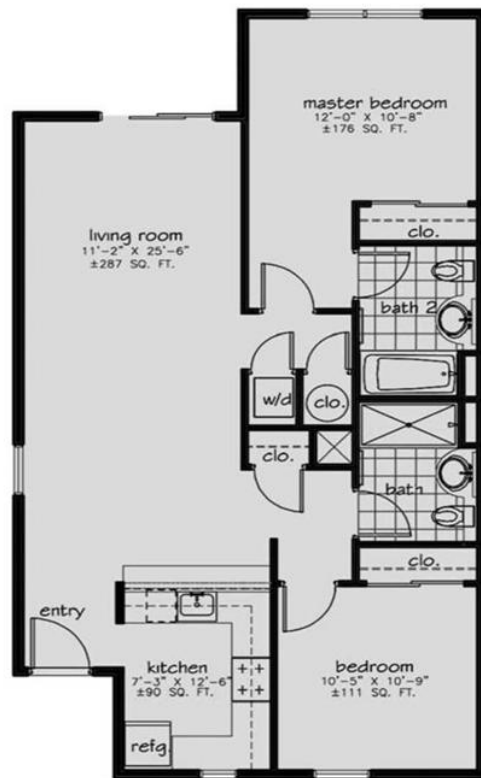

RAINBOW VISION SANTA FE

500 Rodeo Road, Santa Fe, NM
877.795.7555

UNIT TYPE - C
APPROX. NET AREA : 931 SQ. FT.
2 BEDROOM, 2 BATH
INDEPENDENT LIVING ~ RENTAL

UNIT TYPE - D
APPROX. NET AREA : 771 SQ. FT.
1 BEDROOM, 1 BATH
INDEPENDENT LIVING ~ RENTAL

UNIT TYPE - E
APPROX. NET AREA : 1,138 SQ. FT.
2 BEDROOM, 2 BATH & DEN
INDEPENDENT LIVING ~ RENTAL

**To Return to the Lifestyle Options Page
Click the Back Arrow in the Upper Left Corner of your Browser**