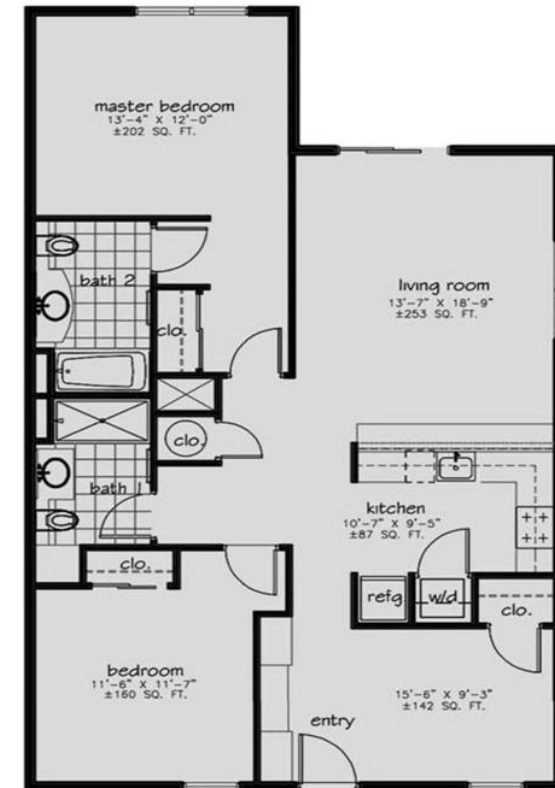

RAINBOW VISION SANTA FE

500 Rodeo Road, Santa Fe, NM
877.795.7555

UNIT TYPE - C
APPROX. NET AREA : 931 SQ. FT.
2 BEDROOM, 2 BATH
INDEPENDENT LIVING ~ RENTAL

UNIT TYPE - D
APPROX. NET AREA : 771 SQ. FT.
1 BEDROOM, 1 BATH
INDEPENDENT LIVING ~ RENTAL

UNIT TYPE - E
APPROX. NET AREA : 1,138 SQ. FT.
2 BEDROOM, 2 BATH & DEN
INDEPENDENT LIVING ~ RENTAL

**To Return to the Lifestyle Options Page
Click the Back Arrow in the Upper Left Corner of your Browser**